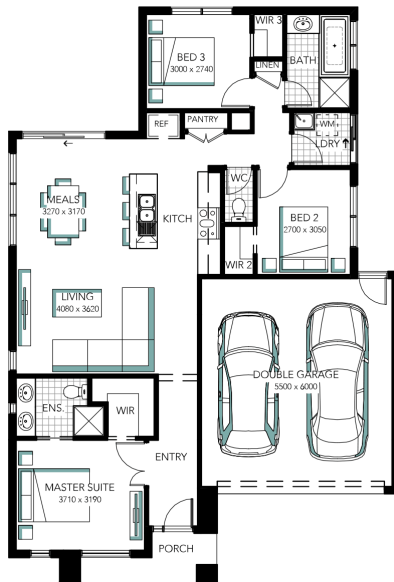

Carinya 16

Address

406 Yarrabee Park

Lot Width

14.00

Lot size

819.00 m²

House size

149.22 m²

Your Inclusions

- Enjoy the luxury of Essastone to your kitchen benchtops
- Beautiful Beaumont Tiles to your wet and dry area tiling
- Your home will stay cosy and warm with ducted gas heating and wall mounted control.
- Comfortable carpets and underlay to your bedrooms and lounge
- Seamless transition into your showers with tiled shower bases.
- 900mm stainless steel freestanding cooker and canopy rangehood for the Chef in the family.